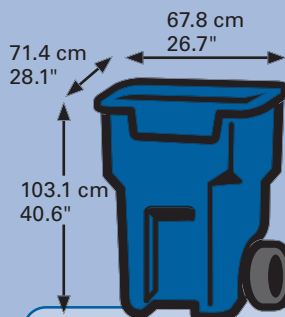

The Blue Bin can be stored outside, has wheels so it moves easily and a lid that protects contents from bad weather and the nuisance of blowing litter.

When choosing the size of your Blue Bin, please think about going larger, rather than smaller, because we expect to add new recycling materials in the future.

Large = 4 blue boxes

Extra-large = 6 blue boxes

Step 1: Pick your Blue Bin size

Choose from three sizes of Blue Bins: Medium (M), Large (L), or Extra-large (XL). Think about how many blue/grey boxes you set out every two weeks and the potential addition of new material to determine your new Blue Bin size. Most of the families that tested these new bins found the Large-size Blue Bin worked best for their needs. There is no cost for the new Blue Bin. Please choose carefully because there will be a charge if you decide to change your bin size.