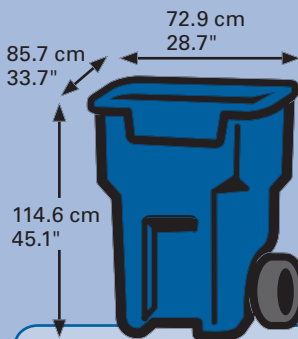

Large = 4 blue boxes

Extra-large = 6 blue boxes

Step 1: Pick your Blue Bin size

Choose from three sizes of Blue Bins: Medium (M), Large (L), or Extra-large (XL). Think about how many blue/grey boxes you set out every two weeks and the potential addition of new material to determine your new Blue Bin size. Most of the families that tested these new bins found the Large-size Blue Bin worked best for their needs. There is no cost for the new Blue Bin. Please choose carefully because there will be a charge if you decide to change your bin size.